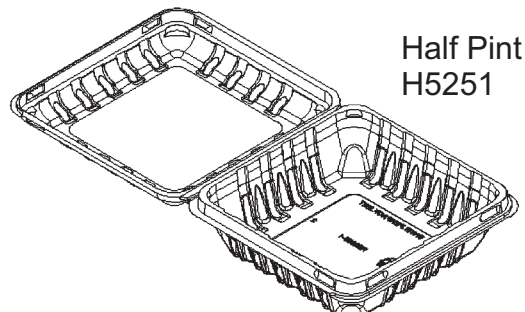

Features:

- Meets the Sustainability Packaging Requirements of Major Retailers (eg Costco, Sam's, Wal*Mart)
- Side Slot Hole Vents
- Perimeter Locks for Secure Machine or Hand Closure
- Denesting Lugs for Easy Separation
- 5-Down Footprint Compatible Available
- Made with up to 100% Tough Recycled PET Drink Bottles
- Made with up to 50% Clean Solar Non-Polluting Renewable Source Power from the SUN
- Made in USA