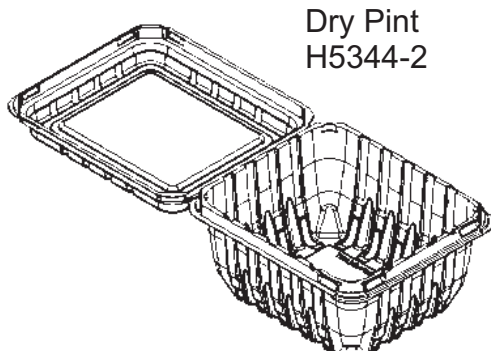

Features:

- Meets the Sustainability Packaging Requirements of Major Retailers (eg Costco, Sam's, Wal*Mart)
- Side Slot Hole Vents
- Perimeter Locks for Secure Machine or Hand Closure
- Denesting Lugs for Easy Separation
- 5-Down Footprint Compatible Available
- Made with up to 100% Tough Recycled PET Drink Bottles
- Made with up to 50% Clean Solar Non-Polluting Renewable Source Power from the SUN
- Made in USA