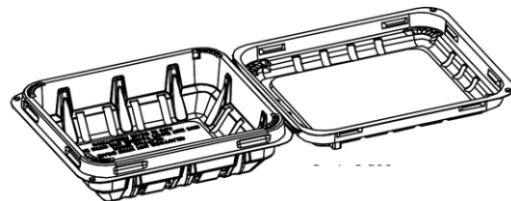

PENINSULA
PACKAGING COMPANY
www.penpack.net

Blueberry Clamshells

Features:

- Meets the Sustainability Packaging Requirements of Major Retailers (eg Costco, Sam's, Wal*Mart)
- Side Slot Hole Vents
- Perimeter Locks for Secure Machine or Hand Closure
- Denesting Lugs for Easy Separation
- 5-Down Footprint Compatible Available
- Made with up to 100% Tough Recycled PET Drink Bottles
- Made with up to 50% Clean Solar Non-Polluting Renewable Source Power from the SUN
- Made in USA

See Other Side for Specifications

Many produce items are available labeled with top and bottom labels.
 All produce items are made from PET plastic and contain up to 100% post-consumer recycled drink bottles.
 Up to 50% self-generated clean energy from the SUN is used in the manufacturing of Peninsula's packaging products.
 Contact your Peninsula sales representative for details.